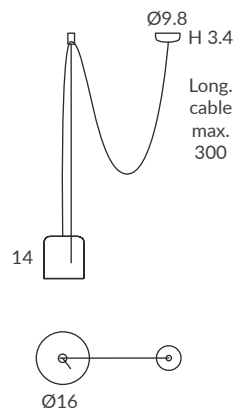

PACO colgantes / PACO suspensions

REF.
26850/1T

COLGANTE / SUSPENSION
IP20

MATERIAL
Metal y acrílico / Metal & acrylic

ACABADO / FINISH
Negro mate / Matt black
Blanco mate / Matt white
Blanco / White
Difusor: opal mate / Diffuser: Matt opal

INSTALACIÓN / INSTALLATION

- 1xGU10 LED 8W Ø5cm
- 1xGU10 LED 14W Ø11.1cm L:7.5cm
- COB LED 8W AC.220V
- CRI>90
- 2700K 319lm
- 3000K 345lm
- 4000K 360lm