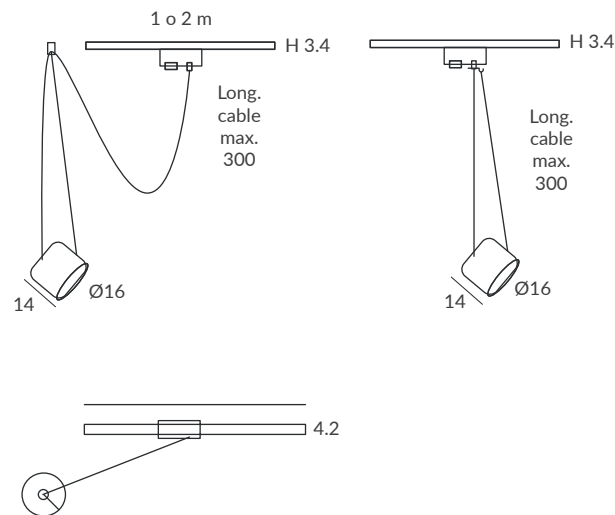

INSTALACIÓN / INSTALLATION
- GU10 LED 1x8W Ø5cm 
- GU10 LED 1x14W Ø11.1cm L:7.5cm 
- COB LED 8W AC.220V
CRI>90  
- 2700K 319lm
- 3000K 345lm
- 4000K 360lm

Incluye 4 stoppers / 4 stoppers included

REF.
26852

INSTALACIÓN / INSTALLATION
- 1xGU10 LED 8W Ø5cm 
- 1xGU10 LED 14W Ø11.1cm L:7.5cm 
- COB LED 8W AC.220V
CRI>90  
- 2700K 319lm
- 3000K 345lm
- 4000K 360lm

Carril NO incluido / Track NOT included.

 dim L,C  dim Casambi