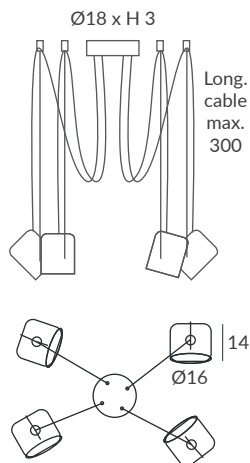

INSTALACIÓN / INSTALLATION
- 1xGU10 LED 8W Ø5cm 
- 1xGU10 LED 14W Ø11.1cm L:7.5cm 
- COB LED 8W AC.220V
CRI>90  
- 2700K 319lm
- 3000K 345lm
- 4000K 360lm

Carril NO incluido / Track NOT included.

 dim L,C  dim Casambi

Bombillas NO incluidas / Light bulbs NOT included
Archivos 3D y ficheros fotométricos disponibles / 3D and photometric files available

PACO colgantes / PACO suspensions

REF.
26850/1T

COLGANTE / SUSPENSION
IP20

MATERIAL
Metal y acrílico / Metal & acrylic

ACABADO / FINISH
Negro mate / Matt black
Blanco mate / Matt white
Blanco / White
Difusor: opal mate / Diffuser: Matt opal

INSTALACIÓN / INSTALLATION

- 1xGU10 LED 8W Ø5cm
- 1xGU10 LED 14W Ø11.1cm L:7.5cm
- COB LED 8W AC.220V
- CRI>90
- 2700K 319lm
- 3000K 345lm
- 4000K 360lm