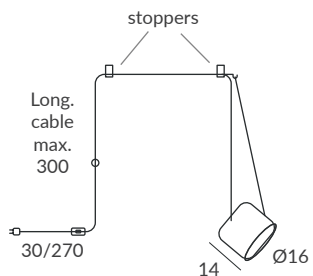

PACO colgantes / PACO suspensions

REF.
26851/1

COLGANTE / SUSPENSION
IP20

MATERIAL
Metal y acrílico / Metal & acrylic

ACABADO / FINISH
Negro mate / Matt black
Blanco mate / Matt white
Blanco / White
Difusor: opal mate / Diffuser: Matt opal

INSTALACIÓN / INSTALLATION
- GU10 LED 1x8W Ø5cm
- GU10 LED 1x14W Ø11.1cm L:7.5cm
- COB LED 8W AC.220V
CRI>90
- 2700K 319lm
- 3000K 345lm
- 4000K 360lm

Incluye 4 stoppers / 4 stoppers included