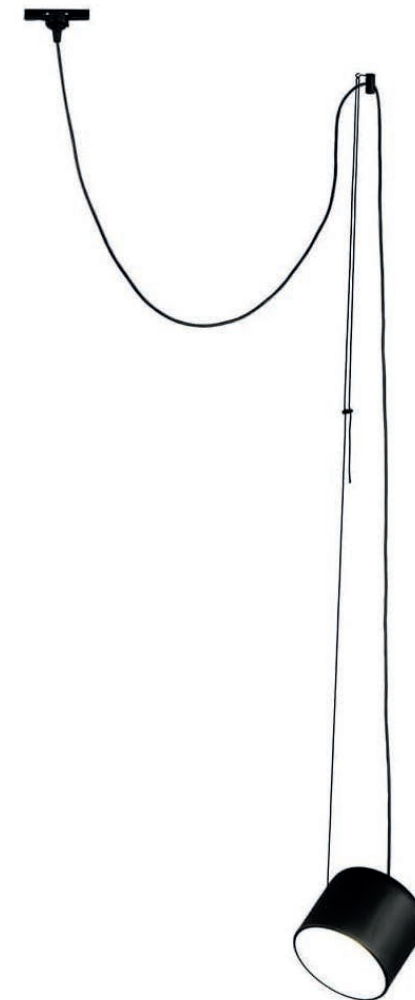

dim L,C   dim Casambi

Bombillas NO incluidas / Light bulbs NOT included
Archivos 3D y ficheros fotométricos disponibles / 3D and photometric files available