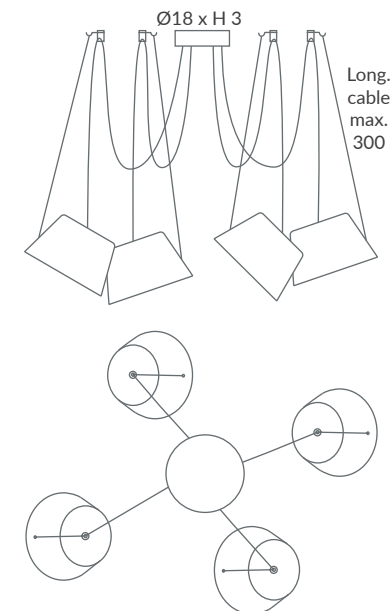

REF.
28080/2 28080/3 28080/4
28080/5 28080/6

COLGANTE / SUSPENSION
De 2 a 6 con salida inferior
From 2 to 6 with cable inferior exit
IP20

MATERIAL
Metal y acrílico / *Metal & acrylic*

ACABADO / FINISH
Negro mate, blanco mate o blanco
Matt black, matt white or white
Difusor: opal mate / *Diffuser: matt opal*

INSTALACIÓN / INSTALLATION
- 2-6 x E27 LED 15W Ø6cm
- 2-6 x COB LED 10W
CRI>90
- 2700K 399lm
- 3000K 432lm
- 4000K 451lm