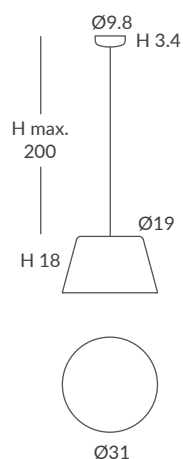

REF.
28081/0

COLGANTE / *SUSPENSION*
IP20

MATERIAL
Metal y acrílico / *Metal & acrylic*

ACABADO / *FINISH*
Negro mate, blanco mate, blanco,
beige, marsala y oliva
Matt black, matt white, white,
beige, marsala and olive
Difusor: opal mate / *Diffuser: matt opal*

INSTALACIÓN / *INSTALLATION*
- 1 x E27 LED 15W Ø6cm
- 1 x COB LED 10W
CRI>90
- 2700K 399lm
- 3000K 432lm
- 4000K 451lm