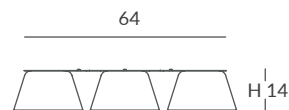

SENTO plafones / SENTO ceiling lights

REF.
28260/50

PLAFÓN / CEILING LIGHT
IP20

MATERIAL
Metal y acrílico / Metal & acrylic

ACABADO / FINISH
Negro mate, blanco mate, blanco,
beige, marsala y oliva
Matt black, matt white, white,
beige, marsala and olive
Base: blanco o negro mate
Base: white or matt black
Difusor: opal mate / Diffuser: matt opal

INSTALACIÓN / INSTALLATION
- 3 x GU10 LED 8W Ø5cm
- 3 x GU10 LED 14W Ø11.1cm L:7.5cm
- 3 x COB LED 10W
CRI>90
- 2700K 399lm
- 3000K 432lm
- 4000K 451lm

REF.
28280/70

PLAFÓN / CEILING LIGHT
IP20

MATERIAL
Metal y acrílico / Metal & acrylic

ACABADO / FINISH
Negro mate, blanco mate, blanco,
beige, marsala y oliva
Matt black, matt white, white,
beige, marsala and olive
Base: blanco o negro mate
Base: white or matt black
Difusor: opal mate / Diffuser: matt opal

INSTALACIÓN / INSTALLATION
- 3 x E27 LED 15W Ø6cm
- 3 x COB LED 10W
CRI>90
- 2700K 399lm
- 3000K 432lm
- 4000K 451lm

REF.
28260/70

PLAFÓN / CEILING LIGHT
IP20

MATERIAL
Metal y acrílico / Metal & acrylic

ACABADO / FINISH
Negro mate, blanco mate, blanco,
beige, marsala y oliva
Matt black, matt white, white,
beige, marsala and olive
Base: blanco o negro mate
Base: white or matt black
Difusor: opal mate / Diffuser: matt opal

INSTALACIÓN / INSTALLATION
- 3 x GU10 LED 8W Ø5cm
- 3 x GU10 LED 14W Ø11.1cm L:7.5cm
- 3 x COB LED 10W
CRI>90
- 2700K 399lm
- 3000K 432lm
- 4000K 451lm

REF.
28280/100

PLAFÓN / CEILING LIGHT
IP20

MATERIAL
Metal y acrílico / Metal & acrylic

ACABADO / FINISH
Negro mate, blanco mate, blanco,
beige, marsala y oliva
Matt black, matt white, white,
beige, marsala and olive
Base: blanco o negro mate
Base: white or matt black
Difusor: opal mate / Diffuser: matt opal

INSTALACIÓN / INSTALLATION
- 3 x E27 LED 15W Ø6cm
- 3 x COB LED 10W
CRI>90
- 2700K 399lm
- 3000K 432lm
- 4000K 451lm