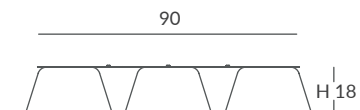

REF.
28260/70

PLAFÓN / CEILING LIGHT
IP20

MATERIAL
Metal y acrílico / Metal & acrylic

ACABADO / FINISH
Negro mate, blanco mate, blanco,
beige, marsala y oliva
Matt black, matt white, white,
beige, marsala and olive
Base: blanco o negro mate
Base: white or matt black
Difusor: opal mate / Diffuser: matt opal

INSTALACIÓN / INSTALLATION
- 3 x GU10 LED 8W Ø5cm
- 3 x GU10 LED 14W Ø11.1cm L:7.5cm
- 3 x COB LED 10W
CRI>90
- 2700K 399lm
- 3000K 432lm
- 4000K 451lm