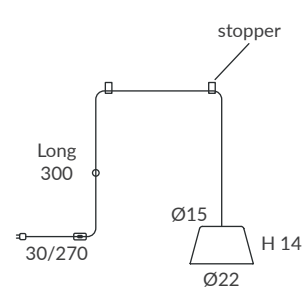

REF.
27861/1

COLGANTE / *SUSPENSION*
IP20

MATERIAL
Metal y acrílico / *Metal & acrylic*

ACABADO / *FINISH*
Negro mate, blanco mate, blanco,
beige, marsala y oliva
Matt black, matt white, white,
beige, marsala and olive
Difusor: opal mate / *Diffuser: matt opal*

INSTALACIÓN / *INSTALLATION*
- 1 x GU10 LED 8W Ø5cm
- 1 x GU10 LED 14W Ø11.1cm L:7.5cm
- 1 x COB LED 10W
CRI>90
- 2700K 399lm
- 3000K 432lm
- 4000K 451lm

(Con enchufe, interruptor para 1 pantalla y 4 stoppers)
(*With plug and switch for 1 lampshade and 4 stoppers*)