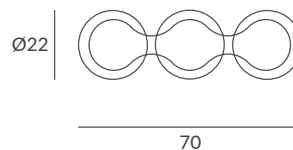

SENTO plafones / SENTO ceiling lights

REF.
28260/50

PLAFÓN / CEILING LIGHT
IP20

MATERIAL
Metal y acrílico / Metal & acrylic

ACABADO / FINISH
Negro mate, blanco mate, blanco,
beige, marsala y oliva
Matt black, matt white, white,
beige, marsala and olive
Base: blanco o negro mate
Base: white or matt black
Difusor: opal mate / Diffuser: matt opal

INSTALACIÓN / INSTALLATION
- 3 x GU10 LED 8W Ø5cm
- 3 x GU10 LED 14W Ø11.1cm L:7.5cm
- 3 x COB LED 10W
CRI>90
- 2700K 399lm
- 3000K 432lm
- 4000K 451lm

REF.
28280/70

PLAFÓN / CEILING LIGHT
IP20

MATERIAL
Metal y acrílico / Metal & acrylic

ACABADO / FINISH
Negro mate, blanco mate, blanco,
beige, marsala y oliva
Matt black, matt white, white,
beige, marsala and olive
Base: blanco o negro mate
Base: white or matt black
Difusor: opal mate / Diffuser: matt opal

INSTALACIÓN / INSTALLATION
- 3 x E27 LED 15W Ø6cm
- 3 x COB LED 10W
CRI>90
- 2700K 399lm
- 3000K 432lm
- 4000K 451lm

REF.
28260/70

PLAFÓN / CEILING LIGHT
IP20

MATERIAL
Metal y acrílico / Metal & acrylic

ACABADO / FINISH
Negro mate, blanco mate, blanco,
beige, marsala y oliva
Matt black, matt white, white,
beige, marsala and olive
Base: blanco o negro mate
Base: white or matt black
Difusor: opal mate / Diffuser: matt opal

INSTALACIÓN / INSTALLATION
- 3 x GU10 LED 8W Ø5cm
- 3 x GU10 LED 14W Ø11.1cm L:7.5cm
- 3 x COB LED 10W
CRI>90
- 2700K 399lm
- 3000K 432lm
- 4000K 451lm

REF.
28280/100

PLAFÓN / CEILING LIGHT
IP20

MATERIAL
Metal y acrílico / Metal & acrylic

ACABADO / FINISH
Negro mate, blanco mate, blanco,
beige, marsala y oliva
Matt black, matt white, white,
beige, marsala and olive
Base: blanco o negro mate
Base: white or matt black
Difusor: opal mate / Diffuser: matt opal

INSTALACIÓN / INSTALLATION
- 3 x E27 LED 15W Ø6cm
- 3 x COB LED 10W
CRI>90
- 2700K 399lm
- 3000K 432lm
- 4000K 451lm