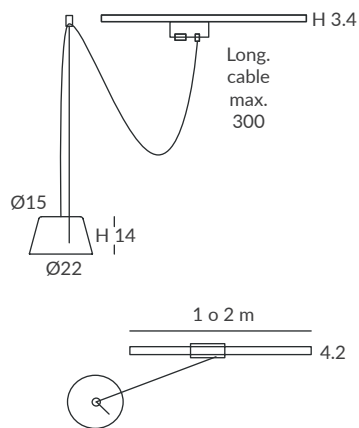

SENTO colgantes / *SENTO suspensions*

REF.
27862

COLGANTE CARRIL
TRACK SUSPENSION
IP20

MATERIAL
Metal y acrílico / *Metal & acrylic*

ACABADO / FINISH
Negro mate, blanco mate o blanco
Matt black, matt white or white
Difusor: opal mate / *Diffuser: matt opal*

INSTALACIÓN / INSTALLATION
- 1 x GU10 LED 8W Ø5cm
- 1 x GU10 LED 14W Ø11.1cm L:7.5cm
- 1 x COB LED 10W
CRI>90
- 2700K 399lm
- 3000K 432lm
- 4000K 451lm

*Accesorios carril NO incluidos (ver pag.15) / *Track rail accessories NOT included 8 (see pag.15)*