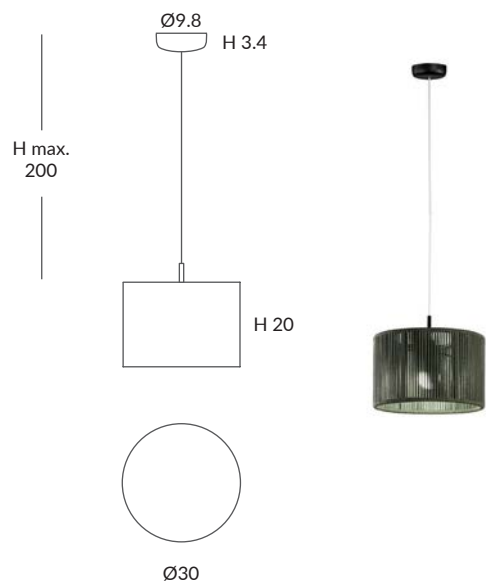

SENIA

Surface metal structure that is presented as combined colorful blooming lampshades while playing with the heights, and also as individual suspension designs. Metal framework and hand made braided cord lampshades.

SENIA colgantes / SENIA suspensions

REF.
27800/30

COLGANTE / SUSPENSION
IP20 (27800/30)

MATERIAL
Metal y cuerda / *Metal and cord*

ACABADO / FINISH
Florón: blanco mate, negro mate, cromo o níquel satinado
Canopy: matt white, matt black, chrome or satin nickel
Estructura: negra (excepto para cuerda blanca)
Structure: black (except for white cord)
Cuerda: ver colores estándar
Cord: see standard colors

INSTALACIÓN / INSTALLATION

- 1 x E27 LED 15W Ø6cm 
- 1 x E27 LED 20W Ø12cm 

REF.
27800/40

COLGANTE / SUSPENSION
IP20 (27800/40)

MATERIAL
Metal y cuerda / *Metal and cord*

ACABADO / FINISH
Florón: blanco mate, negro mate, cromo o níquel satinado
Canopy: matt white, matt black, chrome or satin nickel
Estructura: negra (excepto para cuerda blanca)
Structure: black (except for white cord)
Cuerda: ver colores estándar
Cord: see standard colors

INSTALACIÓN / INSTALLATION

- 1 x E27 LED 15W Ø6cm 
- 1 x E27 LED 20W Ø12cm 

REF.
27800/50

COLGANTE / SUSPENSION
IP20 (27800/50)

MATERIAL
Metal y cuerda / *Metal and cord*

ACABADO / FINISH
Florón: blanco mate, negro mate, cromo o níquel satinado
Canopy: matt white, matt black, chrome or satin nickel
Estructura: negra (excepto para cuerda blanca)
Structure: black (except for white cord)
Cuerda: ver colores estándar
Cord: see standard colors