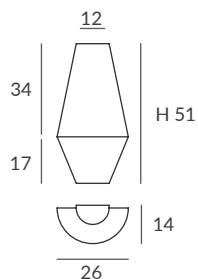

INSTALACIÓN / INSTALLATION

- E27 LED 1x15W Ø6cm

- E27 LED 1x20W Ø12cm

© dim Casambi

Bombillas NO incluidas / Light bulbs NOT included

UKELELE aplique y sobremesa / UKELELE wall and floor lamp

REF. 26960 REF. OD26960*