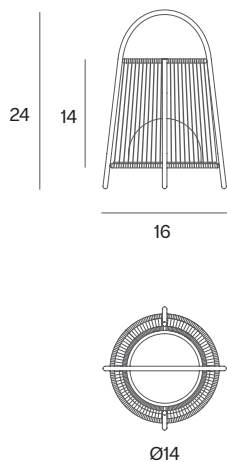

ALLEGRA
REF. ODIP34001 **OUTDOOR**

PORTABLE TABLE LAMP / SOBREMESA PORTÁTIL
IP65

MATERIAL

Metal, polycarbonate and recycled cord /
Metal, policarbonato y cuerda reciclada

FINISH / ACABADO

Metal structure / Estructura metal:

White / Blanco

Diffuser / Difusor:

Gloss opal / Opal brillo

Cord / Cuerda:

Terra, Forest, typhoon, redclay or black

INSTALACIÓN / INSTALLATION

Battery LED module / Módulo LED a batería

2200K - 2700K 290lm 3W CRI>80

3000K - 4000K 290lm 3W CRI>80

Ⓜ Remote