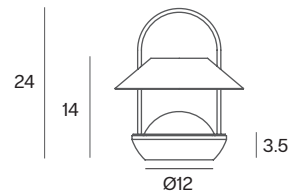

CANDELA
REF. ODIP34003

PORTABLE TABLE LAMP / SOBREMESA PORTÁTIL
IP54

MATERIAL

Metal and PMMA / Metal y metacrilato

FINISH / ACABADO

Metal structure / Estructura metal

Sand, olive, terracotta or white /

Arena, oliva, teja o blanco

Diffuser / Difusor:

Optic white / Blanco óptico

INSTALACIÓN / INSTALLATION

Battery LED module (induction charging)/

Módulo LED a batería (carga inducción)

2200K - 2700K 290lm 3W CRI>80

3000K - 4000K 290lm 3W CRI>80

Ⓡ Remote

Interruptor táctil y mando a distancia con regulación y control de tiempo. En caso de disponer de varias luminarias, se pueden regular con el mismo mando siempre que se encuentren en un radio de 10 metros.

Carga directa USB tipo C (cargador no incluido).

Más de 6 horas de funcionamiento a plena potencia.

Tiempo de carga completa: alrededor de 8h.