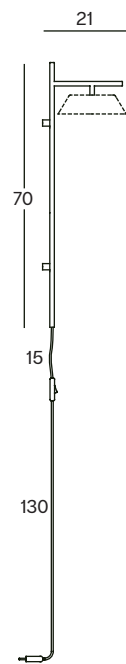

MADE WITH RECYCLED MATERIALS

NEXO

designed by
FERNANDO MARTÍNEZ

With a balanced and versatile aesthetic, NEXO is a collection featuring a series of wall lamps and a table lamp. Its design allows for customization with four types of lampshades: two in metal, which provide a minimalist and contemporary style, and two in cord, adding warmth and an artisanal touch. This flexibility makes NEXO an adaptable lighting solution for various spaces and decorative styles.

NEXO
REF. 5090/37

NEXO
REF. 5090/70

NEXO
REF. 5090/72

NEXO
REF. 5090/110

WALL LAMP / APLIQUE
IP20

MATERIAL
Metal

FINISH / ACABADO
Structure/Estructura:
Sand or black / Arena o negro
Cable:
Black or white / Negro o blanco

© dim Casambi

NEXO
REF. 5091/37

NEXO
REF. 5091/70

NEXO
REF. 5091/72

NEXO
REF. 5091/110

WALL LAMP / APLIQUE
IP20

MATERIAL

Metal

FINISH / ACABADO

Structure/Estructura:

Sand or black / Arena o negro

Cable:

Black or white / Negro o blanco

* DIM Option / Opción regulable

**NEXO
REF. 5001**

**TABLE LAMP / SOBREMESA
IP20**