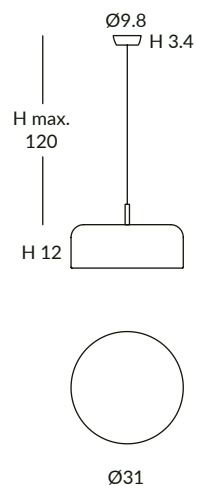

- 3000K 2047lm

- 4000K 2158lm

© dim DALI © dim PUSH © dim Casambi

POT
REF. 25800/16

POT
REF. 25800/26

POT
REF. 25800/31

POT
REF. 24810/60

SUSPENSION / COLGANTE
IP20