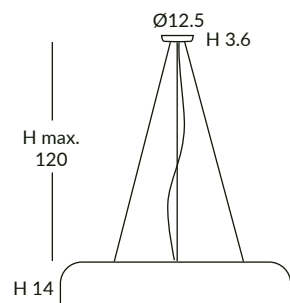

POT REF. 25800/76

SUSPENSION / COLGANTE

IP20

MATERIAL

Metal and acrylic / Metal y acrílico

FINISHES / ACABADOS

Florón y pantalla:Black, white, sand, olive or terracotta/ Negro, blanco, arena, oliva o teja

Cable: Transparent / Transparente

Diffuser / Difusor: Matt opal / Opal mate

INSTALLATION / INSTALACIÓN

5 x E27 LED 15W Ø6cm

PCB LED 70W 500mA CRI>90

- 3000K 5672lm

- 4000K 6101lm

Ⓓ dim DALI Ⓟ dim PUSH Ⓒ dim Casambi