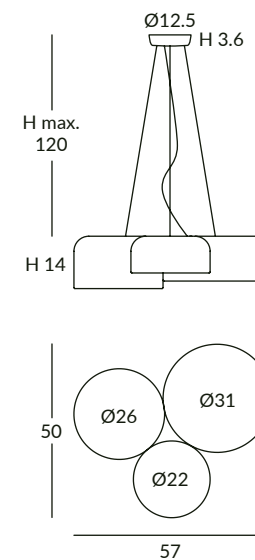

- 3000K 2047lm

- 4000K 2158lm

© dim DALI © dim PUSH © dim Casambi

POT
REF. 25800/16

POT
REF. 25800/26

POT
REF. 25800/31

POT
REF. 24810/60

SUSPENSION / COLGANTE
IP20

INSTALLATION / INSTALACIÓN

5 x E27 LED 15W Ø6cm

PCB LED 70W 500mA CRI>90

- 3000K 5672lm

- 4000K 6101lm

Ⓓ dim DALI Ⓟ dim PUSH Ⓒ dim Casambi

Color options

Olive / Oliva
RAL 6021