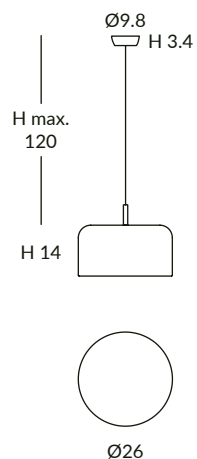

- 3000K 2047lm

- 4000K 2158lm

© dim DALI © dim PUSH © dim Casambi

POT
REF. 25800/16

POT
REF. 25800/26

POT
REF. 25800/31

POT
REF. 24810/60

SUSPENSION / COLGANTE
IP20

INSTALLATION / INSTALACIÓN

5 x E27 LED 15W Ø6cm

PCB LED 70W 500mA CRI>90

- 3000K 5672lm

- 4000K 6101lm

Ⓓ dim DALI Ⓟ dim PUSH Ⓒ dim Casambi

Color options

Olive / Oliva
RAL 6021